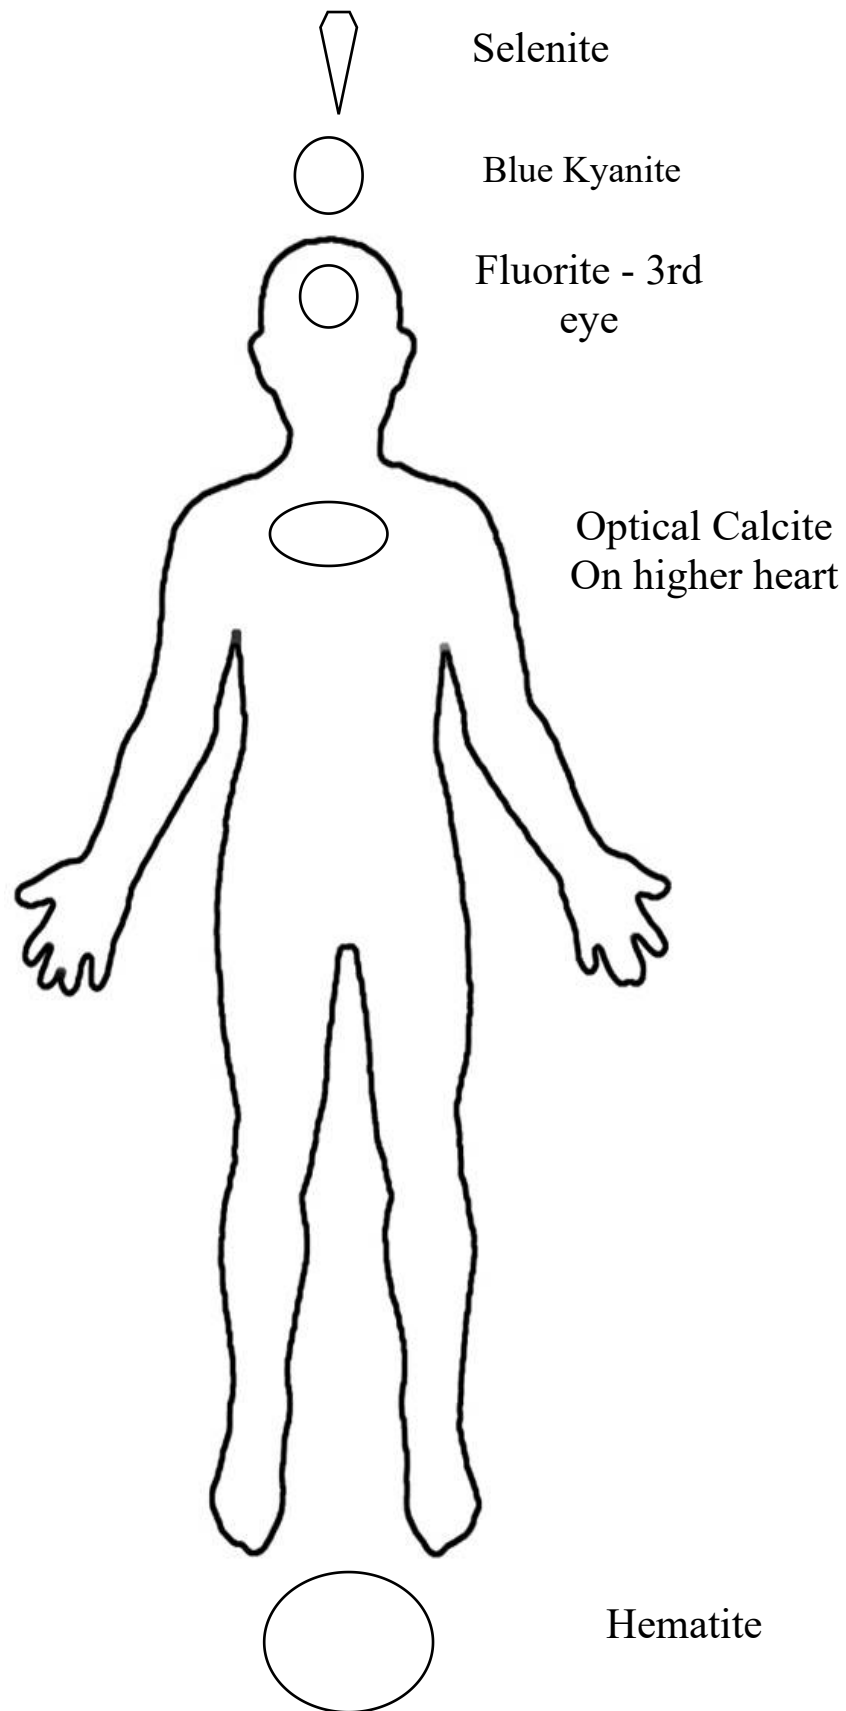

## Connecting to the Light Body

Crystal layout as created by Katrina Raphael to connect us to our Light Body